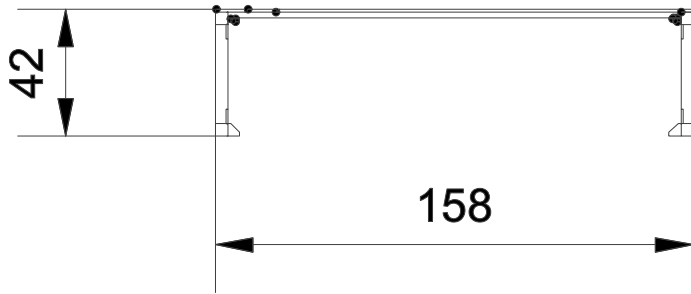

**Informacje o produkcji**

Dimensions	ca. 158 x 43,5 cm
Overall height	ca. 42 cm

**Functions**

Socializing

SCALE 1:25

**Materials**

Solid construction made of blacksteel S235JR, cleaned in the sandblasting process.

Anti - slip 10 mm HPL platform plate